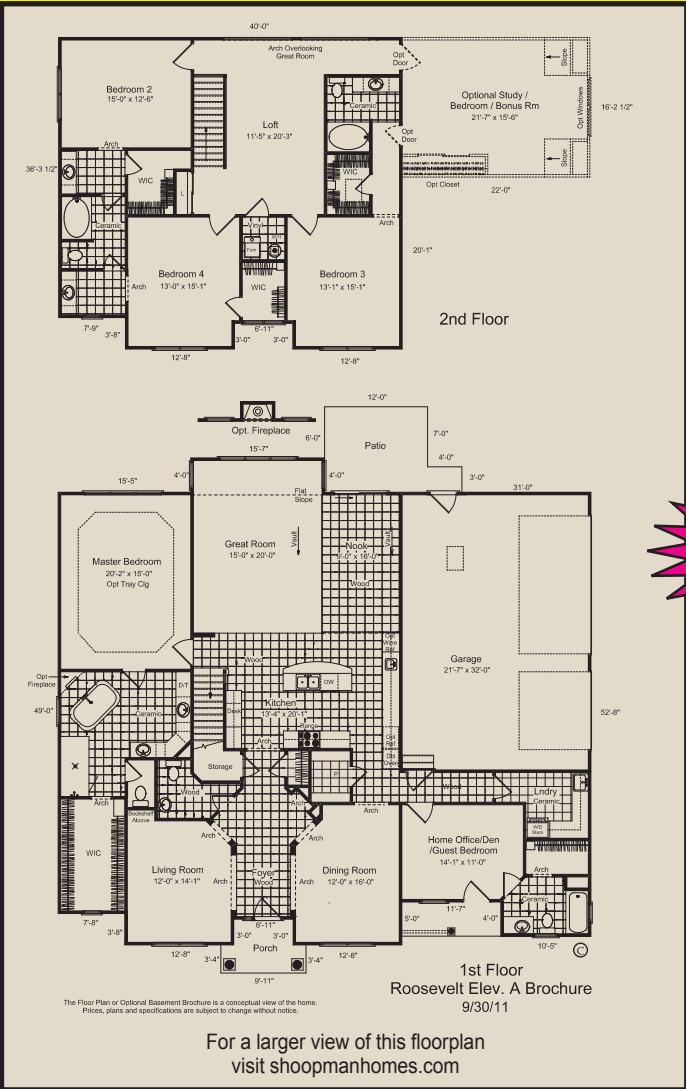

Call today
for your showing

ABNEY GLEN

- Located on a beautiful piece of land in a desirable geographic location, Abney Glen is the place where buyers can build the home of their dreams. The beautiful surroundings in this prestigious west Carmel community feature terraced wooded walk-out lots with mature trees, as well as perimeter trees for privacy. In keeping with this natural setting, there are eight different water features, including Long Branch Creek.
- For those times when you want to venture forth from your own private sanctuary, nearby you'll find the amenities, shopping, and schools to make your world complete.
- Abney Glen is located at the corner of 121st St. and Shelborne Rd. in Carmel and is just East of Michigan Rd.

Save as You Go Program available.

- Brand New 7,000 sq. ft. Paul Shoopman (New Home) Showroom.
- You will be amazed at the top-of-line design and features of this gorgeous showroom.
- Industry-leading facility - that features hundreds of design options and upgrades for your home.