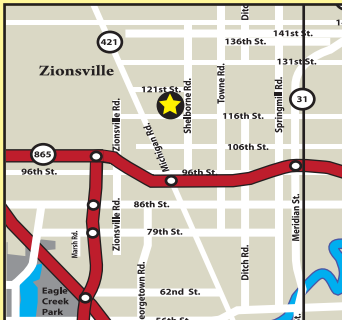

ABNEY GLEN

- Located on a beautiful piece of land in a desirable geographic location, Abney Glen is the place where buyers can build the home of their dreams. The beautiful surroundings in this prestigious west Carmel community feature terraced wooded walk-out lots with mature trees, as well as perimeter trees for privacy. In keeping with this natural setting, there are eight different water features, including Long Branch Creek.
- For those times when you want to venture forth from your own private sanctuary, nearby you'll find the amenities, shopping, and schools to make your world complete.
- Abney Glen is located at the corner of 121st St. and Shelborne Rd. in Carmel and is just East of Michigan Rd.

* All Shoopman Homes have a Diamond 2-10 Home Buyer's Warranty.

*Indianapolis' #1 referral program.

Abney Glen:
12070 Abney Run Dr.
Zionsville, IN 46077
Phone/Fax: 317-733-3120
1-877-4-Shoopman
(1-877-474-6676)