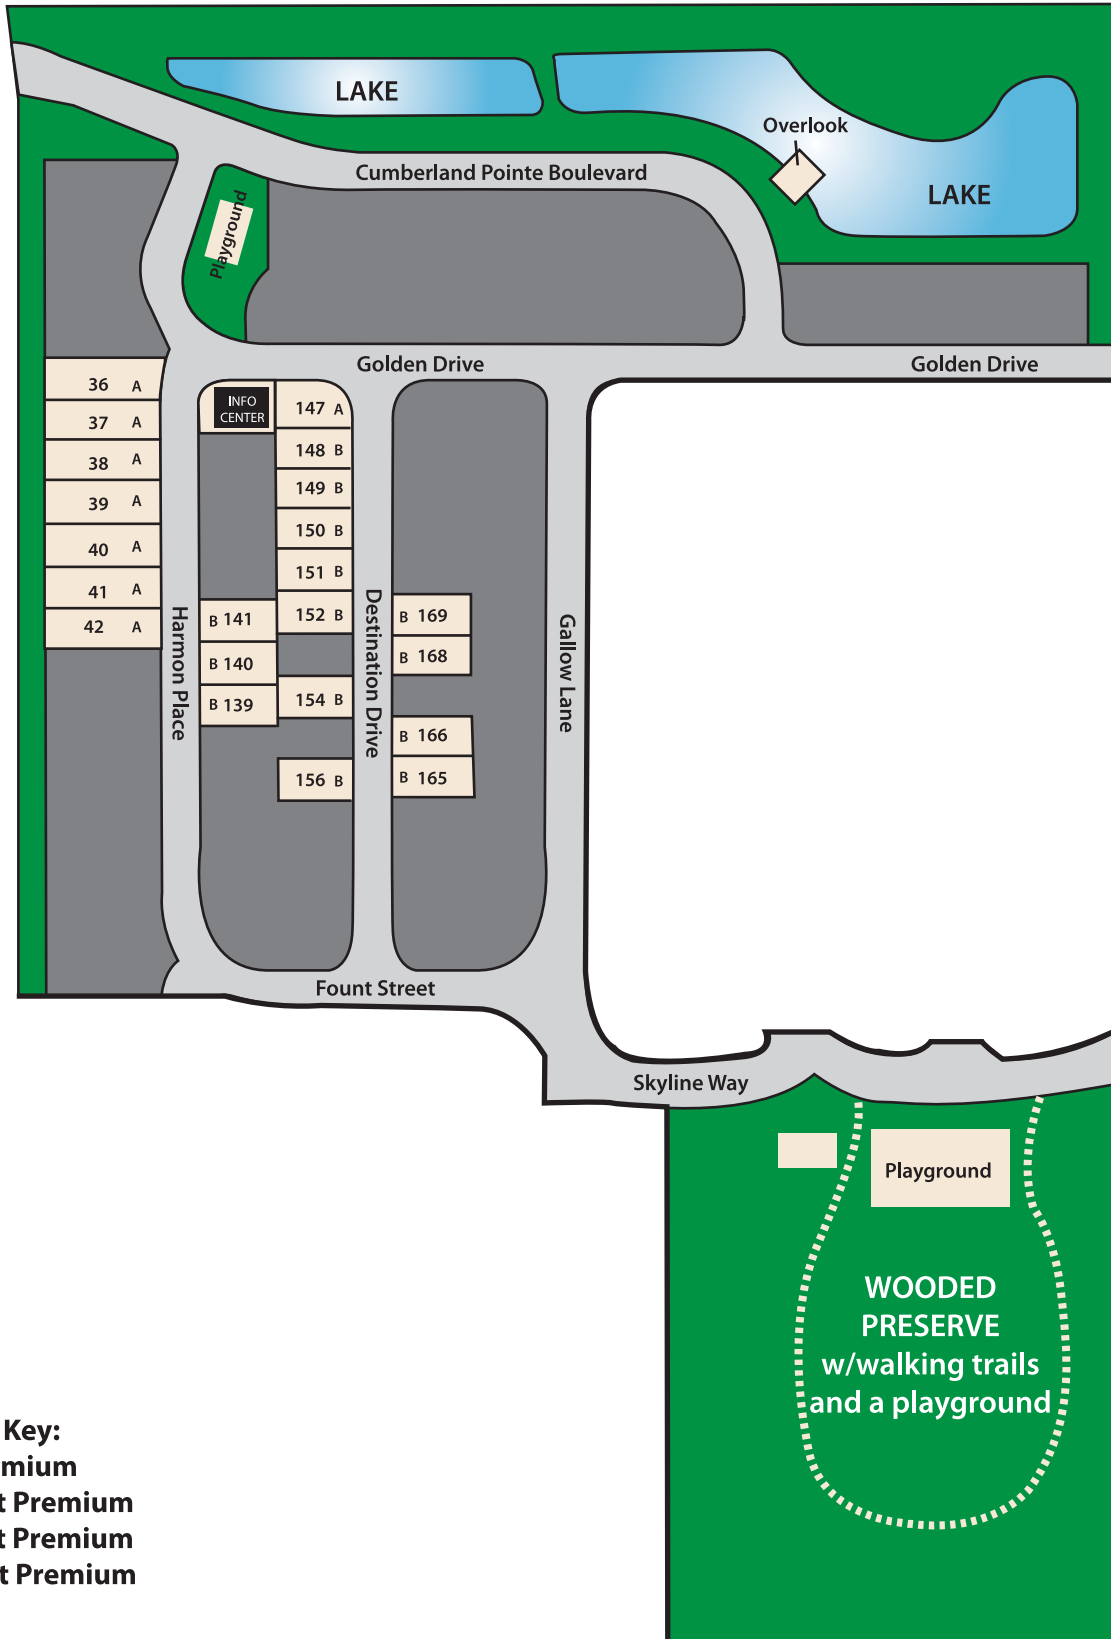

Claybridge at Cumberland Pointe

Community Map

shoopmanhomes.com

Lot Premium Key:

- A - \$0 Lot Premium**
- B - \$2,500 Lot Premium**
- C - \$5,000 Lot Premium**
- D - \$7,500 Lot Premium**

This is an artist's rendering for illustrative purposes only. Final location and number of units are subject to change. Actual landscaping may vary from display.
6/10/09